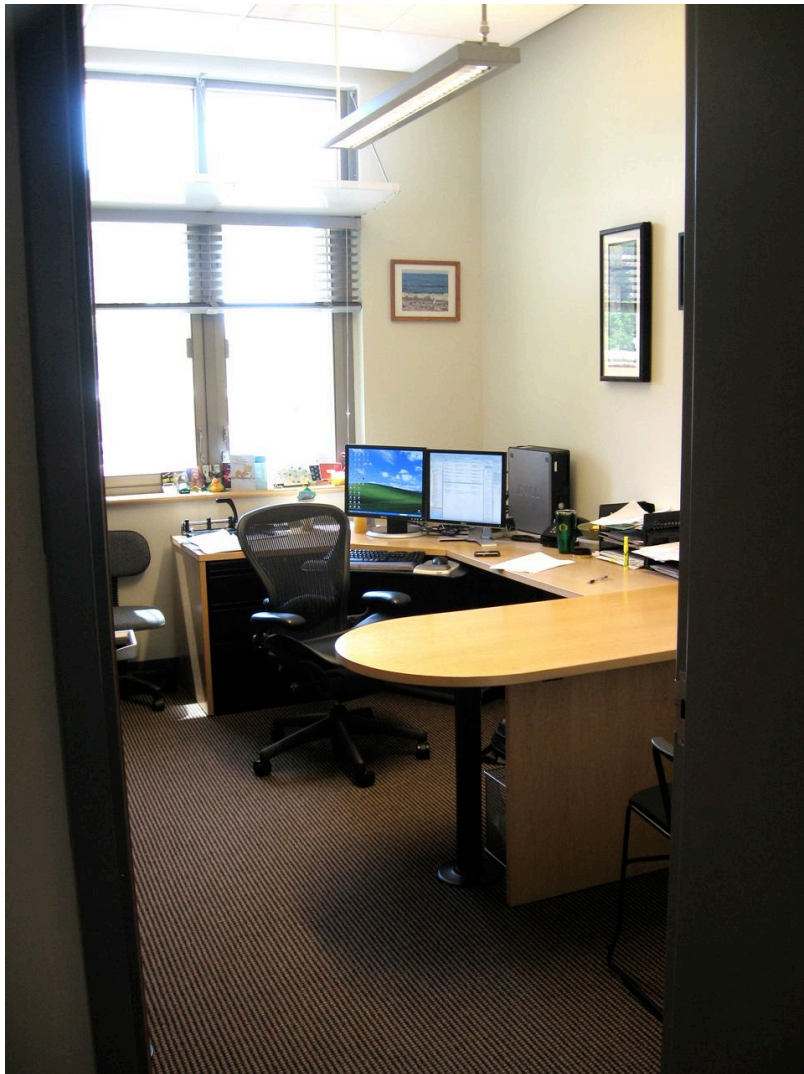

## Faculty Office: Traditional Furniture

## Faculty Office: Adjustable Desk System

# Faculty Office: Partial Wall-Hung Desk System

## Faculty Office: Partial Wall-Hung Desk System

Other Office: Traditional Desk, Bracket Shelves

Other Office: Maximized shelving, wall-hung surface, and adjustable desk

Student Station:

Traditional Desk/shelving in  
wet labs